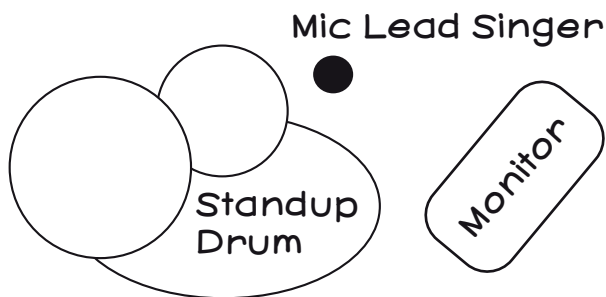

STAGEPLAN WOLFWOLF

Backdrop

Drumset:

- Kick
- Snare
- 1 Tom
- 1 Ride
- Bell

Guitar Amp:

Fender Pro Junior

Mic Background Singer

Audience